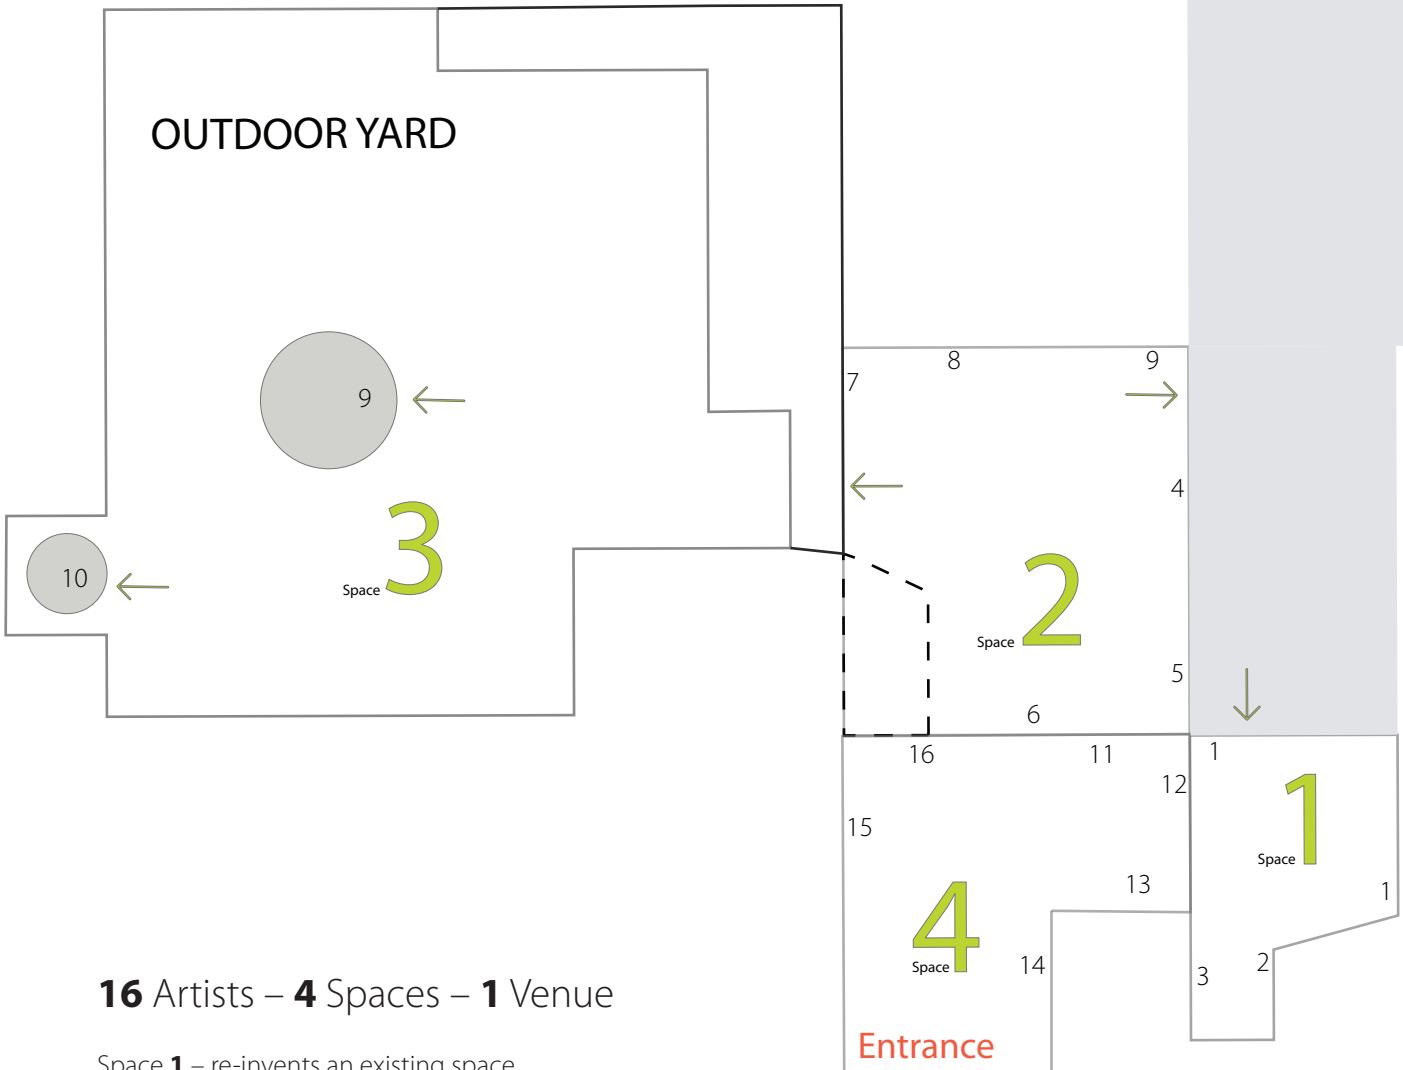

## OUTDOOR YARD

Échantillons exhibition:  
not part of 16.4.1

### 16 Artists – 4 Spaces – 1 Venue

Space 1 – re-invents an existing space

Space 2 – explores the representation of narratives

Space 3 – reacts and extends the perimeter of the exhibition

Space 4 – focuses primarily on display and presentation

**16.4.1** spans 4 indoor and outdoor spaces within the PLANE / SITE Galleries in a situation-specific collective.

1. Fionnuala Mahon & Elaine McHugh
2. Nicky Teegan
3. Elaine Hurley
4. Mark Beatty
5. Kenneth Lambert
6. Victoria Mc Aurthur
7. Carol Freeman
8. Nicholas Grey
9. Ella Burke,
10. Elaine McCague
11. Ruth Doorley
12. Claudia Boese
13. Sharon Murphy
14. Conor Mahon
15. Orla Gargan
16. Fionnuala Mahon